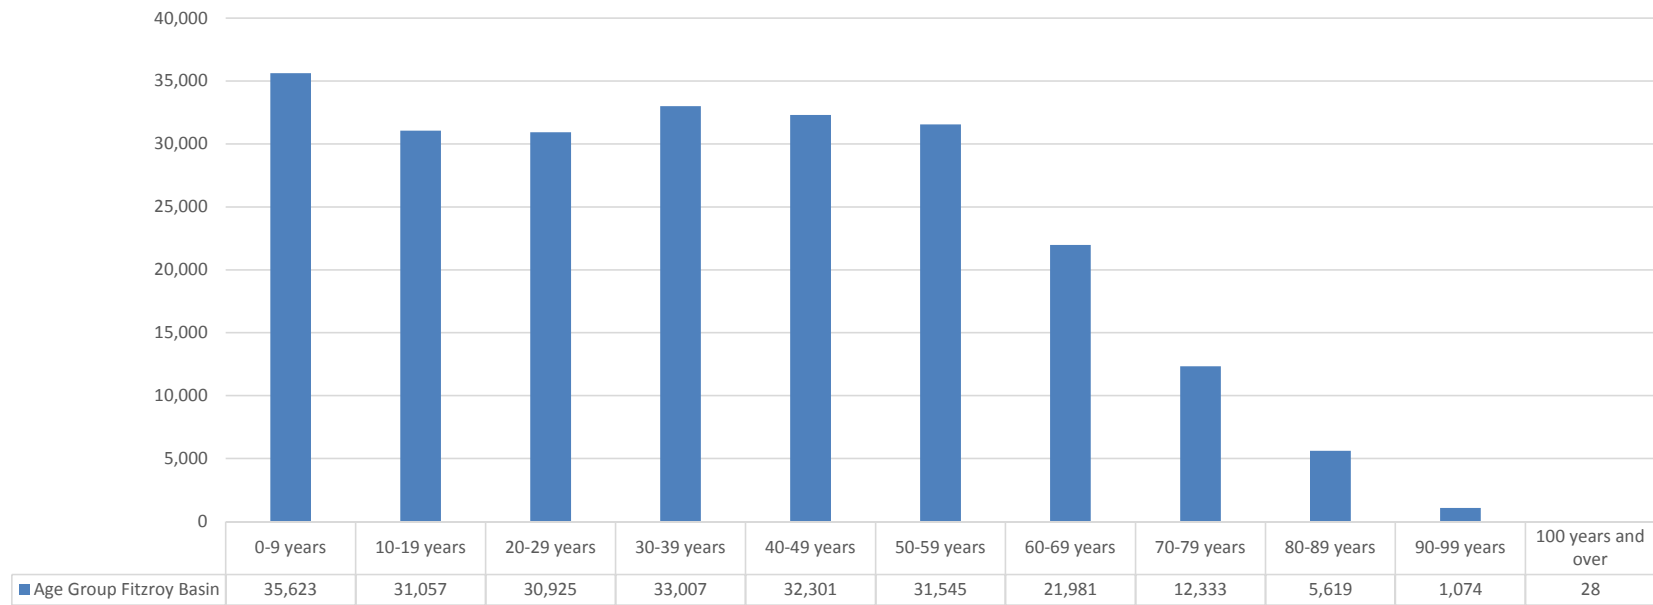

Population distribution by age group - Fitzroy NRM Region

Data Source: Census of Population and Housing, 2016, TableBuilder | © Copyright Commonwealth of Australia, 2018